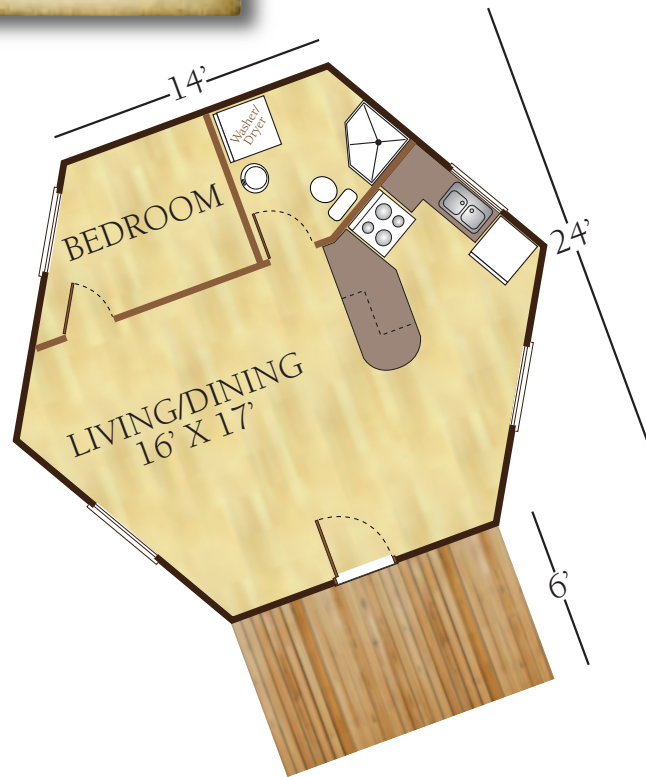

The Kenai

Artist Rendering Actual Plans May Vary

FIRST FLOOR

The Kenai
Aprox. 509 Sq. Ft

©2009 LCH-0257

Call Toll Free **1.800.562.2246** usa

Or visit our website at www.logcabinhomes.com